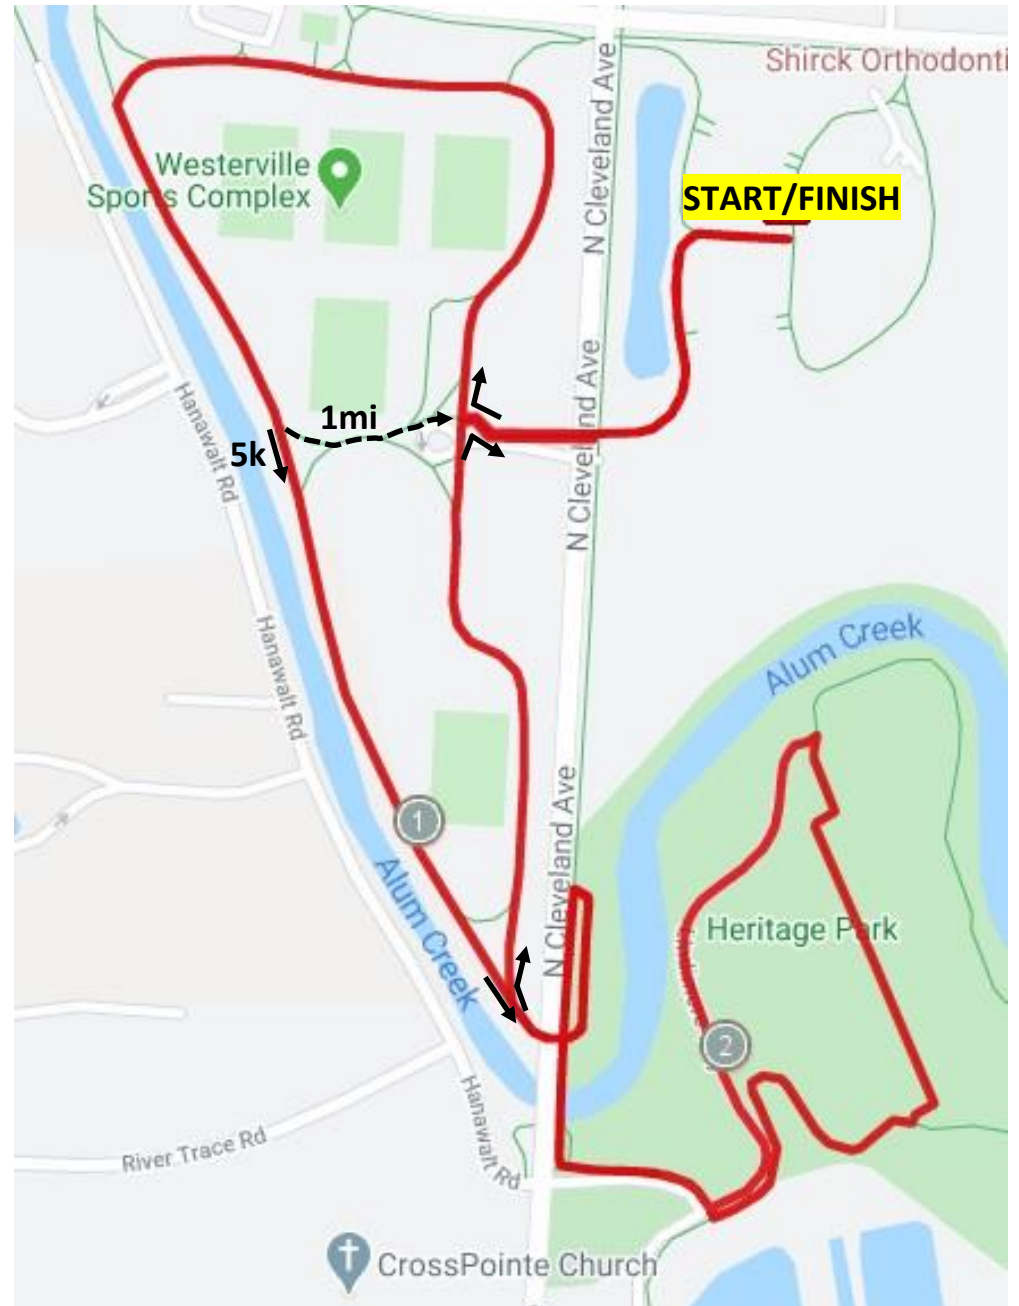

VIRTUAL COURSE

OPTION

Presented by

WESTERVILLE COMMUNITY CENTER

MapMyRun Link: <https://www.mapmyride.com/routes/view/3159607375>