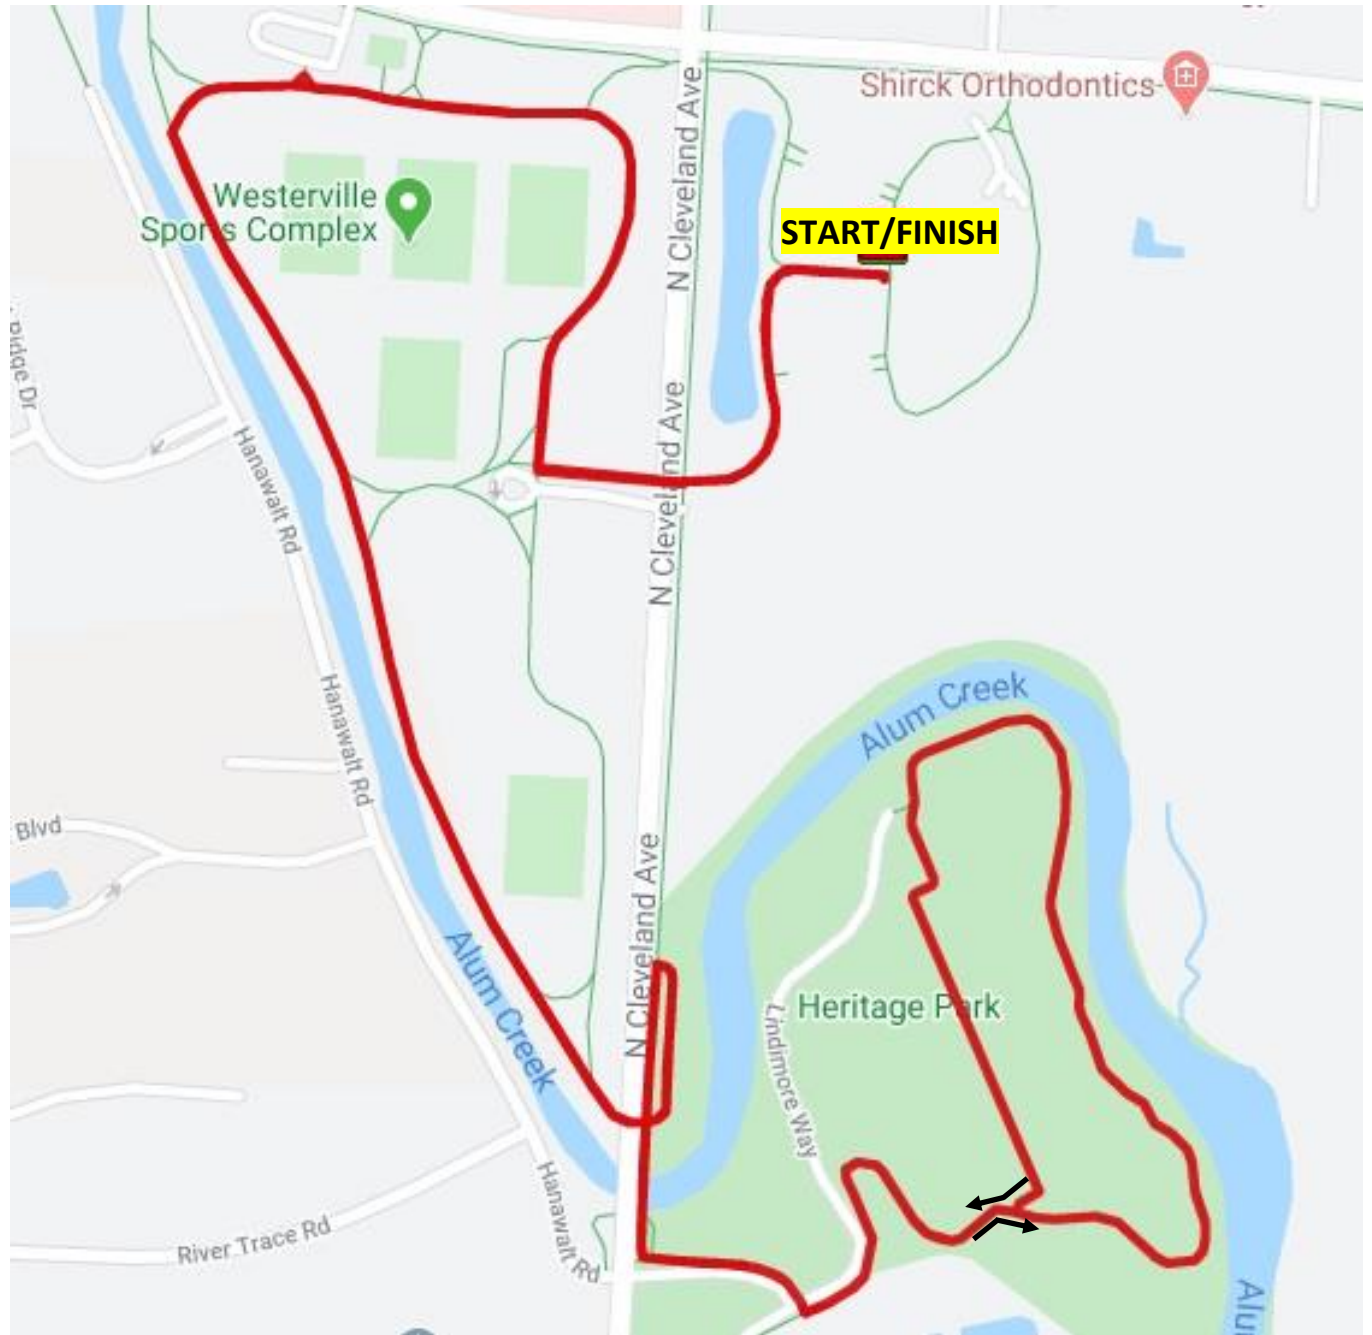

**VIRTUAL COURSE
OPTION**
Presented by

WESTERVILLE COMMUNITY CENTER

MapMyRun Link: <https://www.mapmyride.com/routes/view/3159320203>