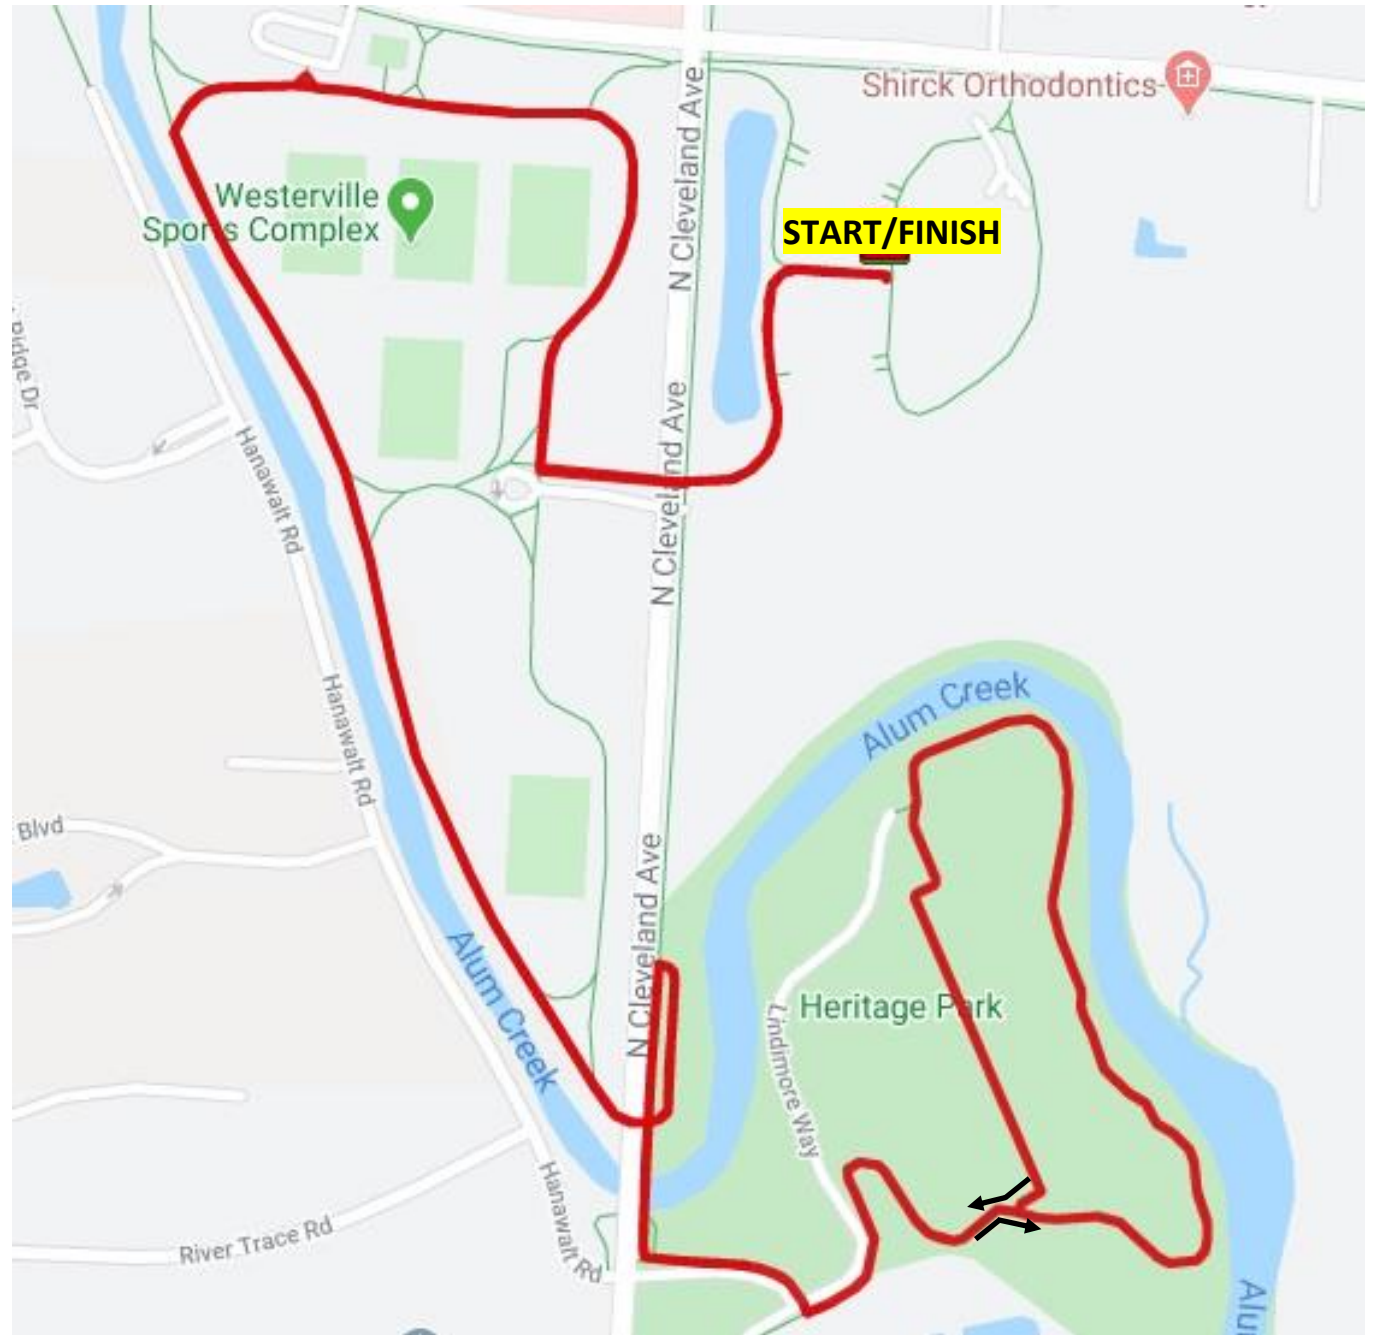

**FORE!**  
**MILER**  
VIRTUAL COURSE  
OPTION

**WESTERVILLE  
COMMUNITY CENTER**

MapMyRun Link: <https://www.mapmyride.com/routes/view/3159320203>