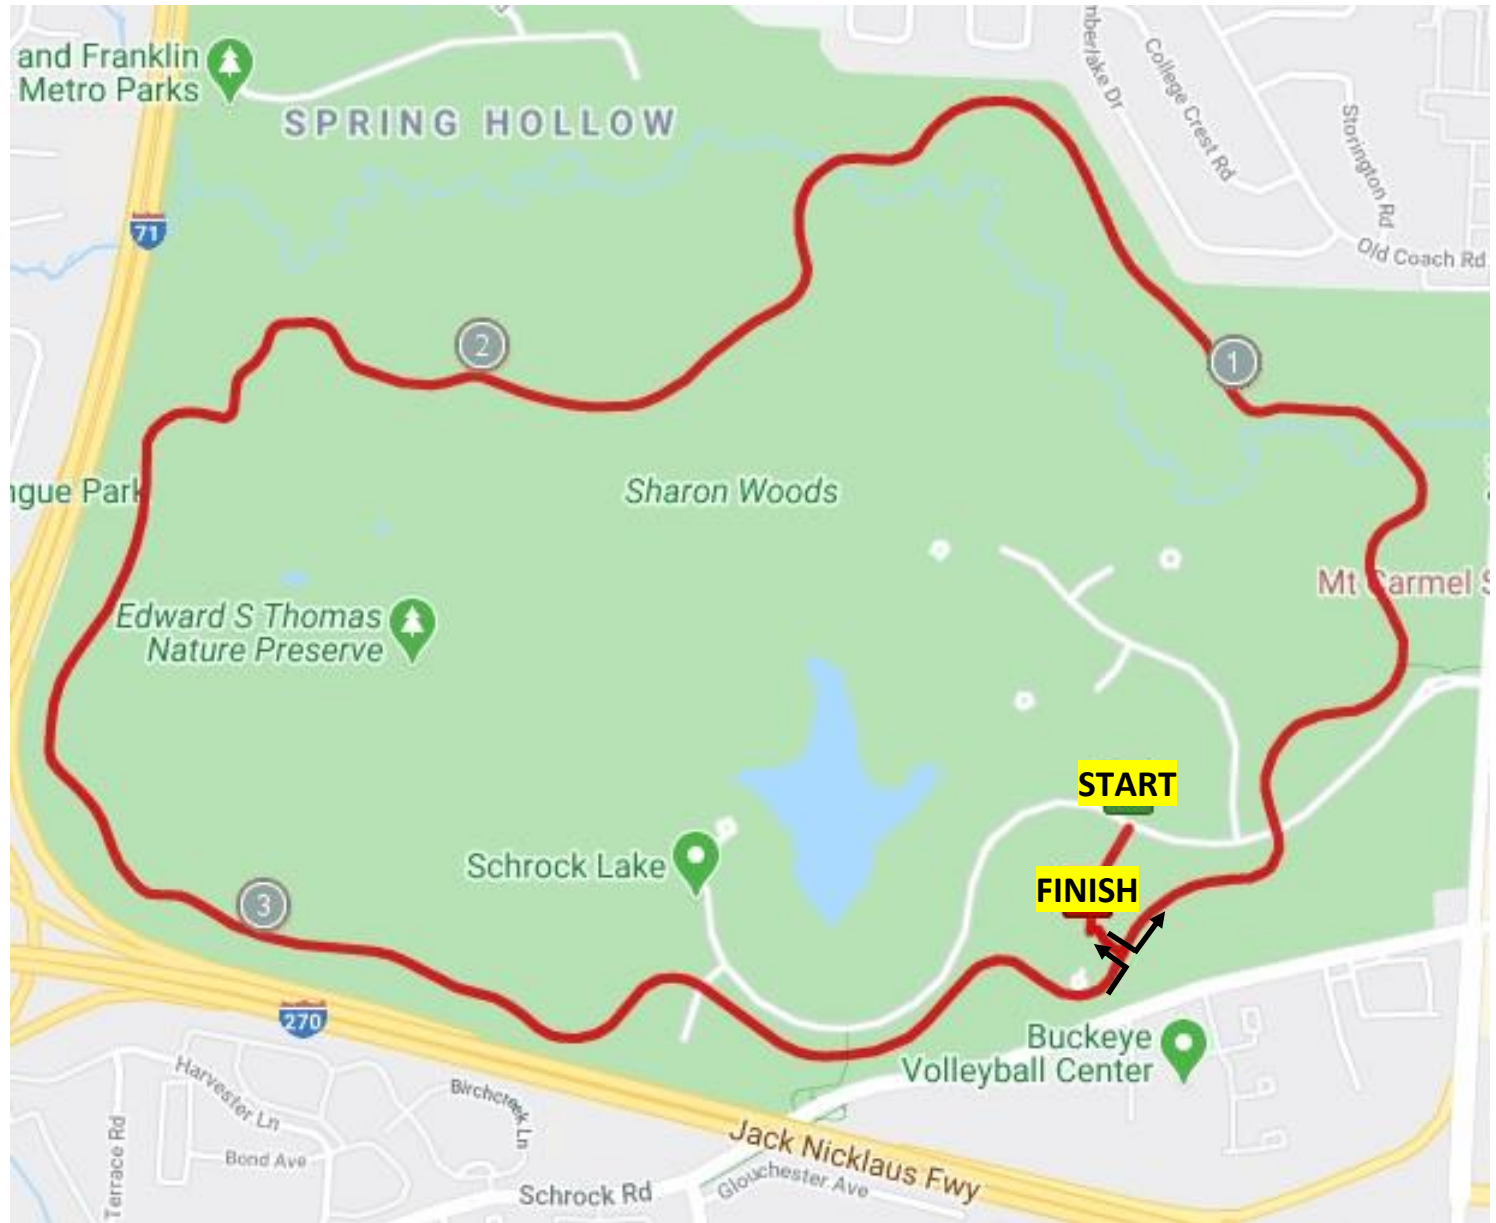

FORE!
MILER
VIRTUAL COURSE
OPTION

**SHARON WOODS
METRO PARK**

MapMyRun Link: <https://www.mapmyride.com/routes/view/3159284287>