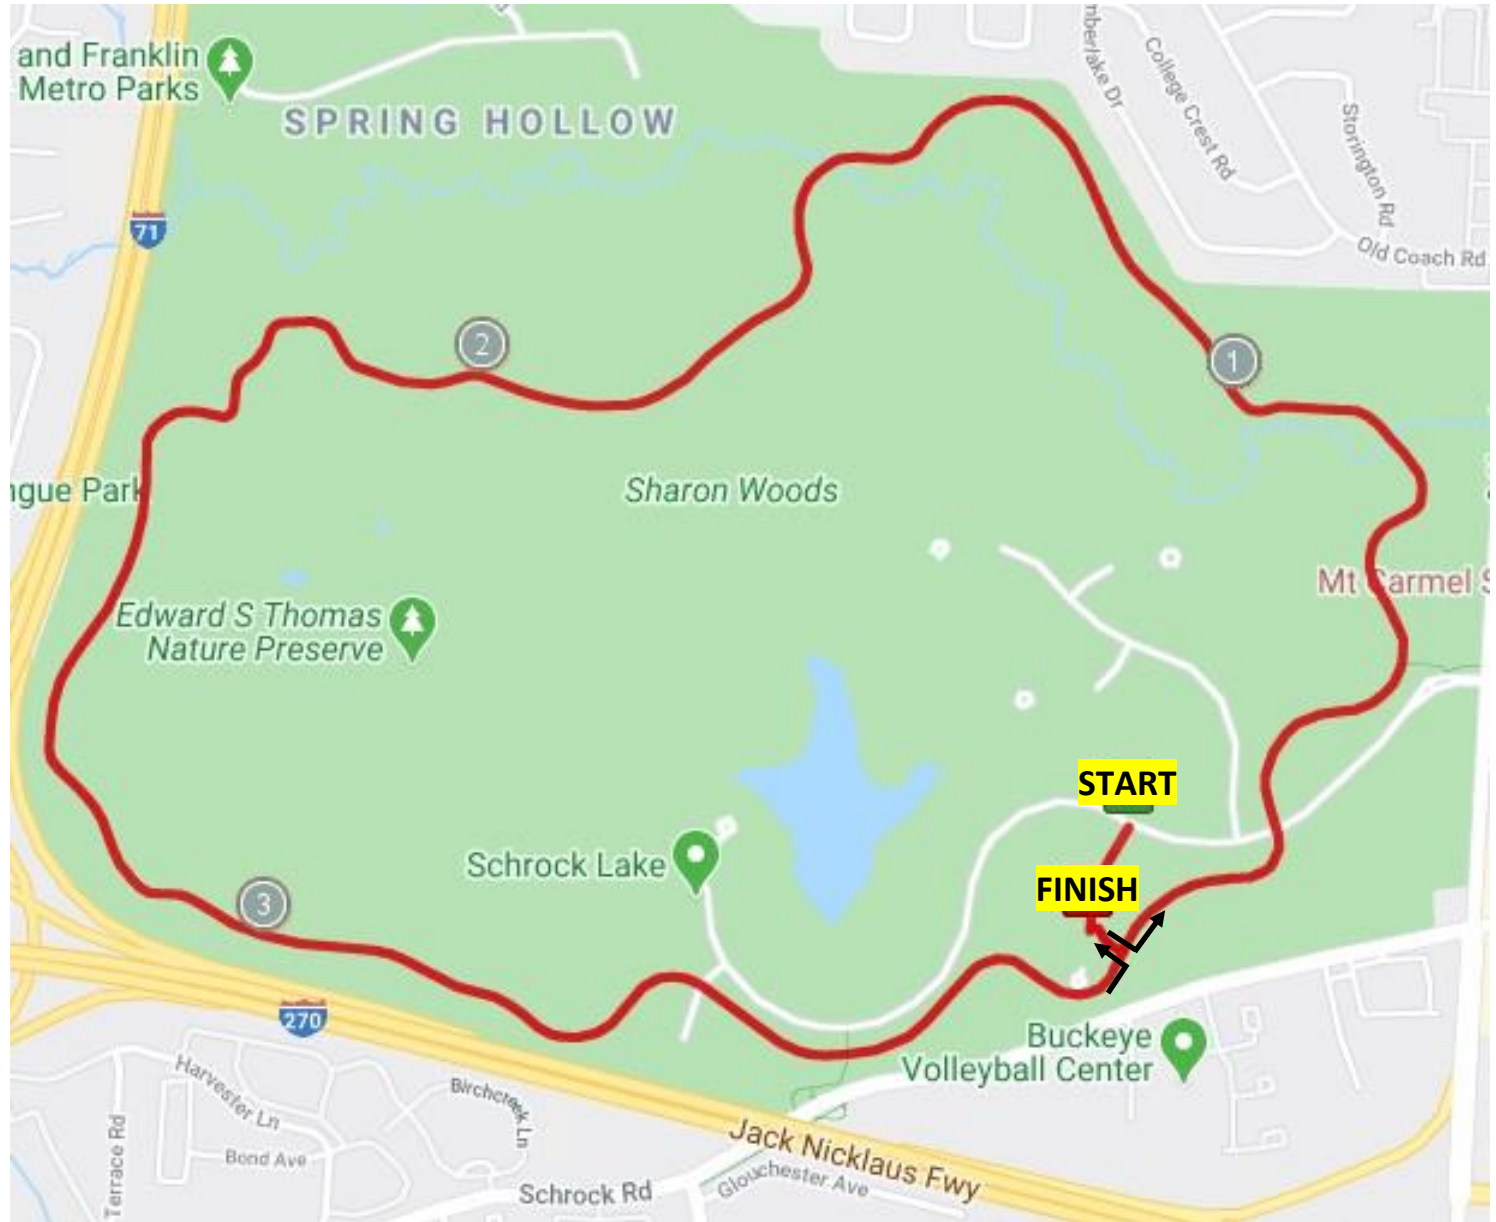

**VIRTUAL COURSE**

**OPTION**

*Presented by*

# SHARON WOODS METRO PARK

MapMyRun Link: <https://www.mapmyride.com/routes/view/3159284287>