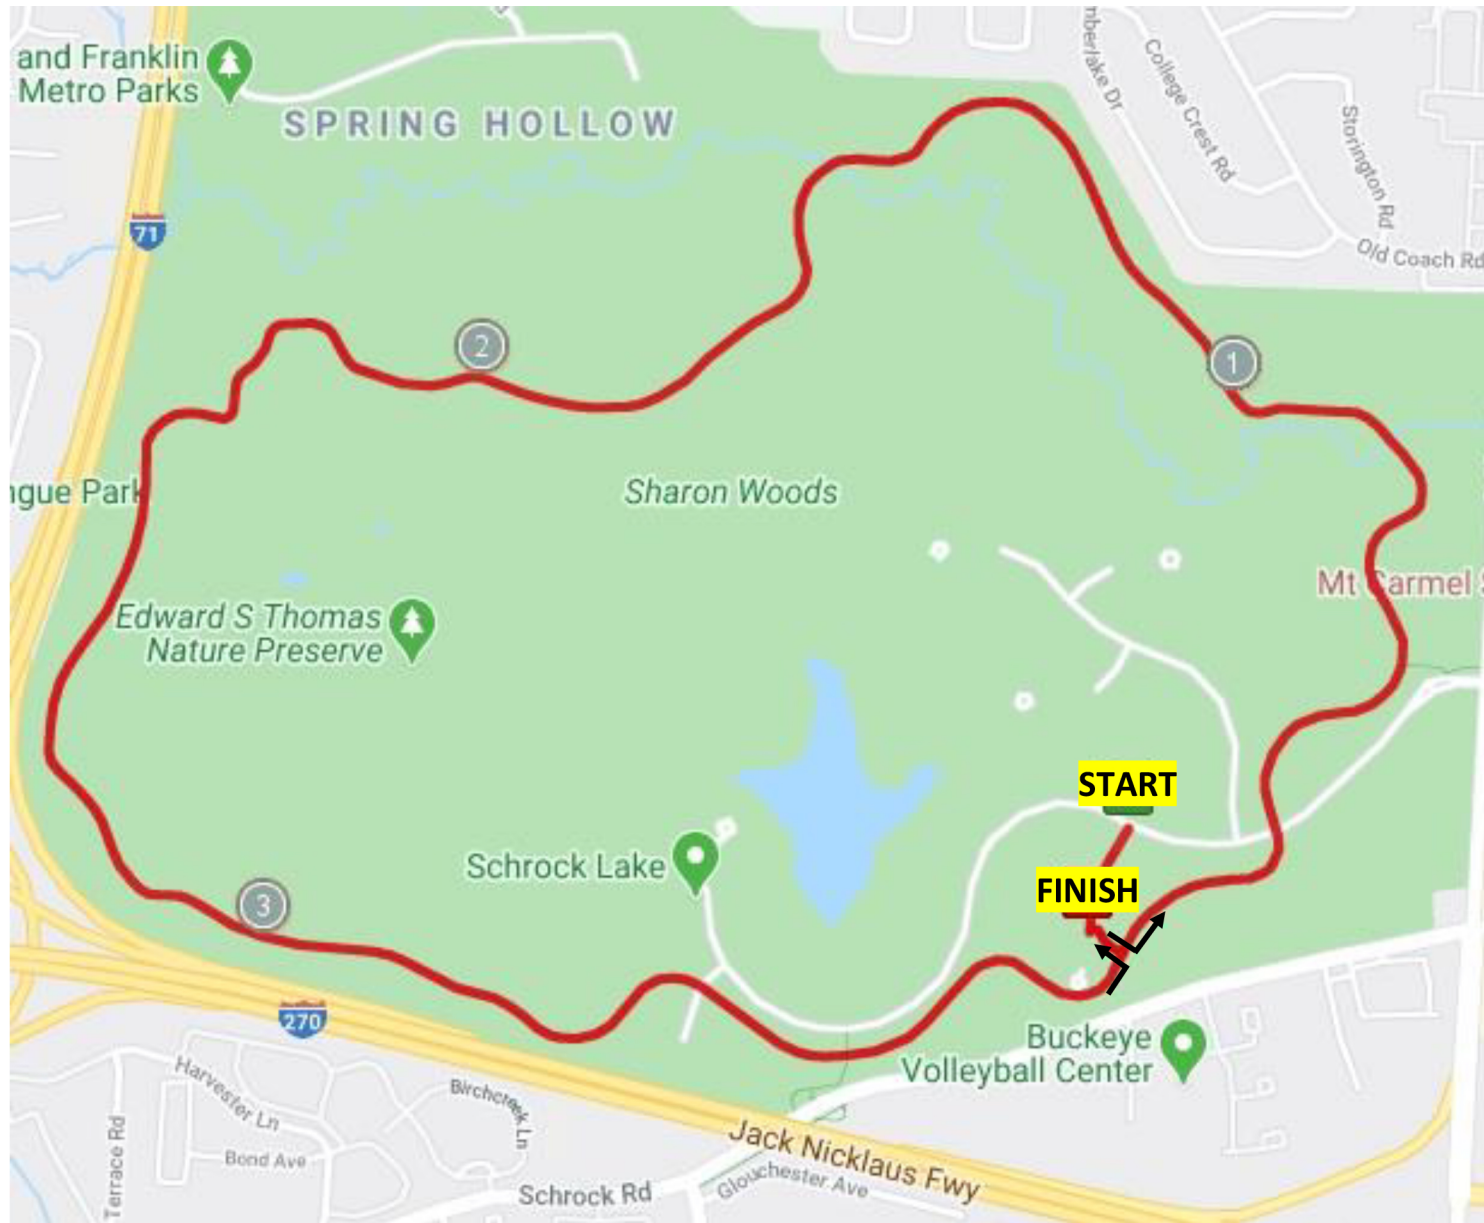

VIRTUAL COURSE  
OPTION

# SHARON WOODS METRO PARK

MapMyRun Link: <https://www.mapmyride.com/routes/view/3159284287>