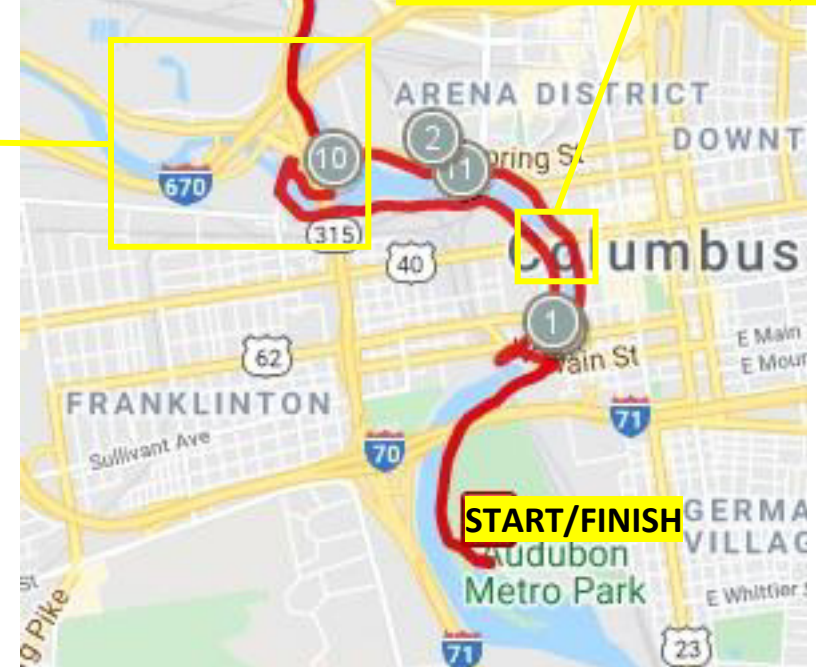

VIRTUAL COURSE

OPTION

Presented by

Scioto Audubon Metro Park

MapMyRun Link (1/2): <https://www.mapmyride.com/routes/view/3158874115>

MapMyRun Link (1/4): <https://www.mapmyride.com/routes/view/3158853883>

MapMyRun Link (5k): <https://www.mapmyride.com/routes/view/3158889787>