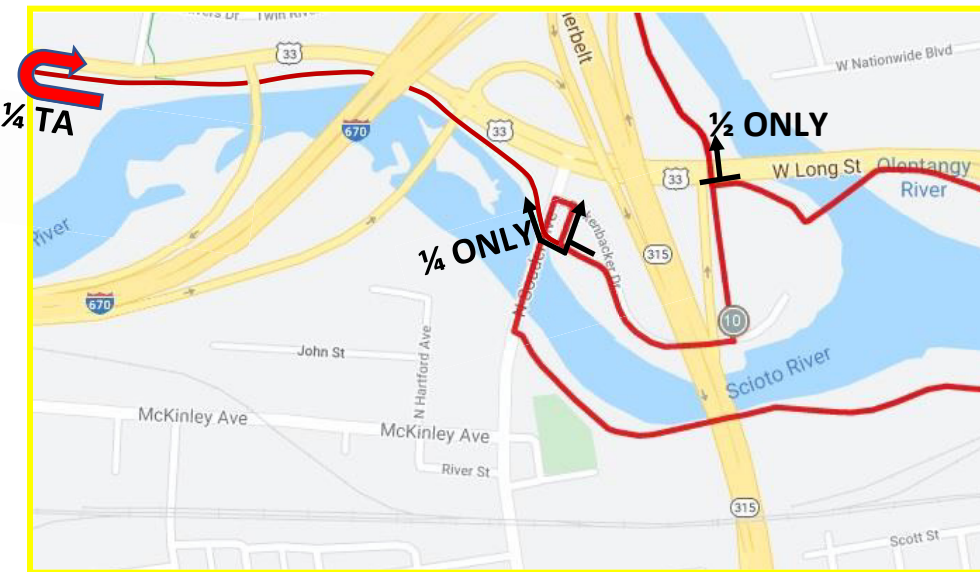

VIRTUAL COURSE

OPTION

Presented by

Scioto Audubon Metro Park

MapMyRun Link (1/2): <https://www.mapmyride.com/routes/view/3158874115>

MapMyRun Link (1/4): <https://www.mapmyride.com/routes/view/3158853883>

MapMyRun Link (5k): <https://www.mapmyride.com/routes/view/3158889787>