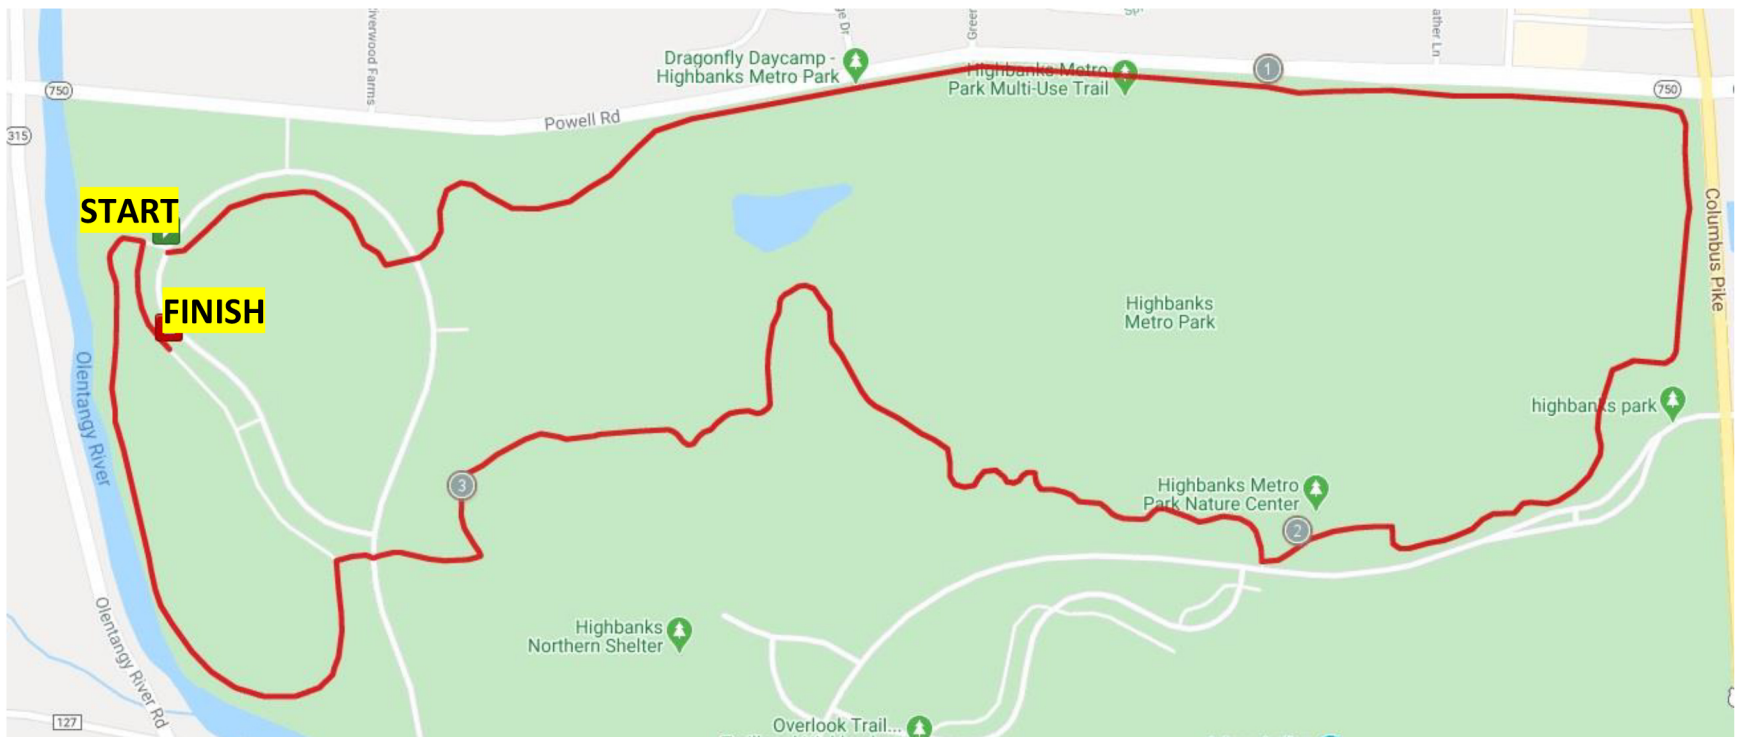

VIRTUAL COURSE OPTION

HIGHBANKS METRO PARK

MapMyRun Link: <https://www.mapmyride.com/routes/view/3159299062>