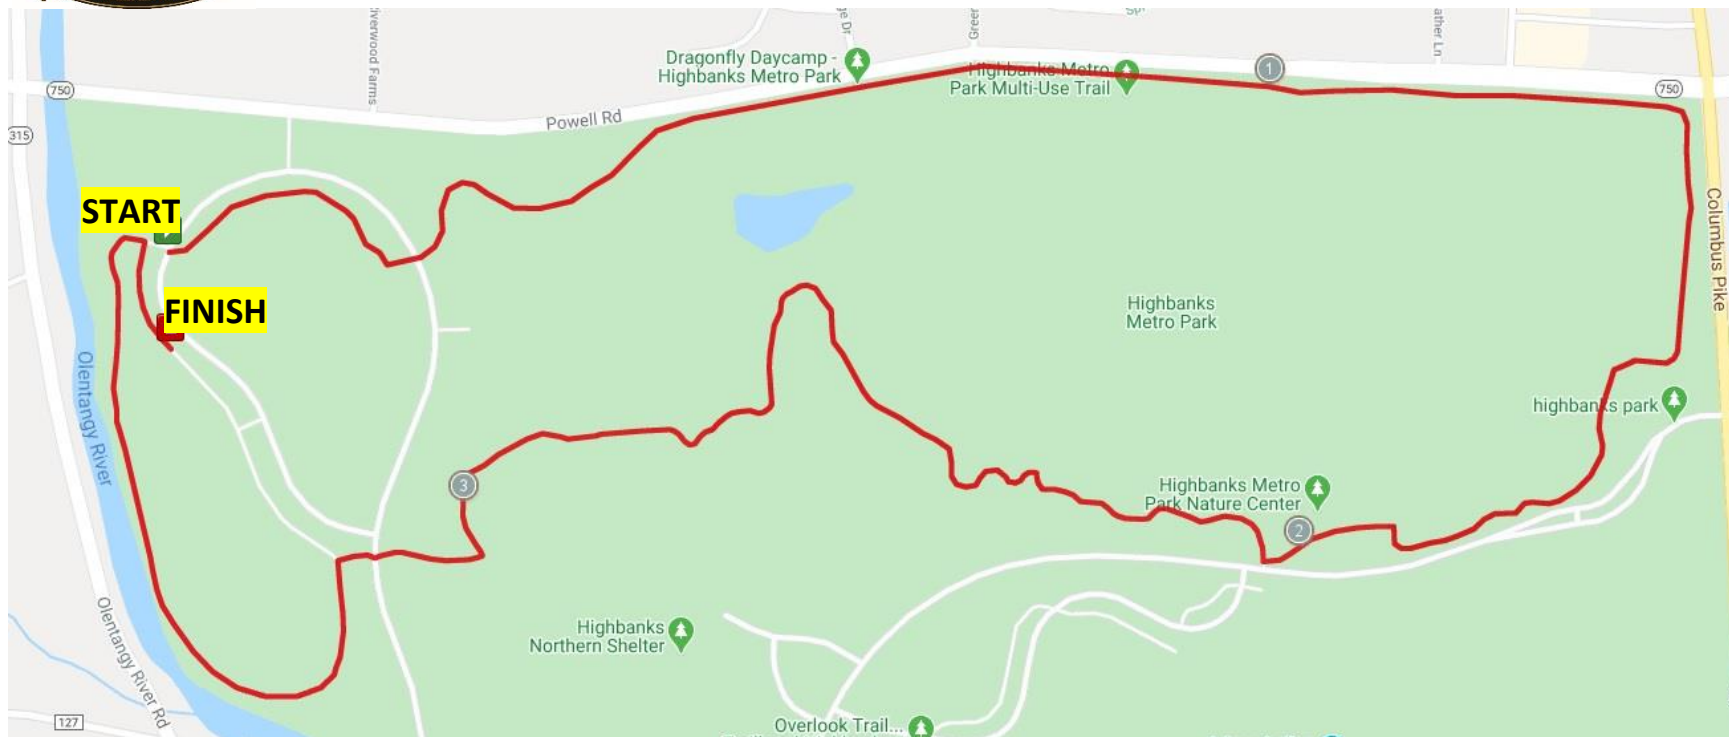

**VIRTUAL COURSE  
OPTION**

*Presented by*

**Highbanks  
METRO PARK**

MapMyRun Link: <https://www.mapmyride.com/routes/view/3159299062>