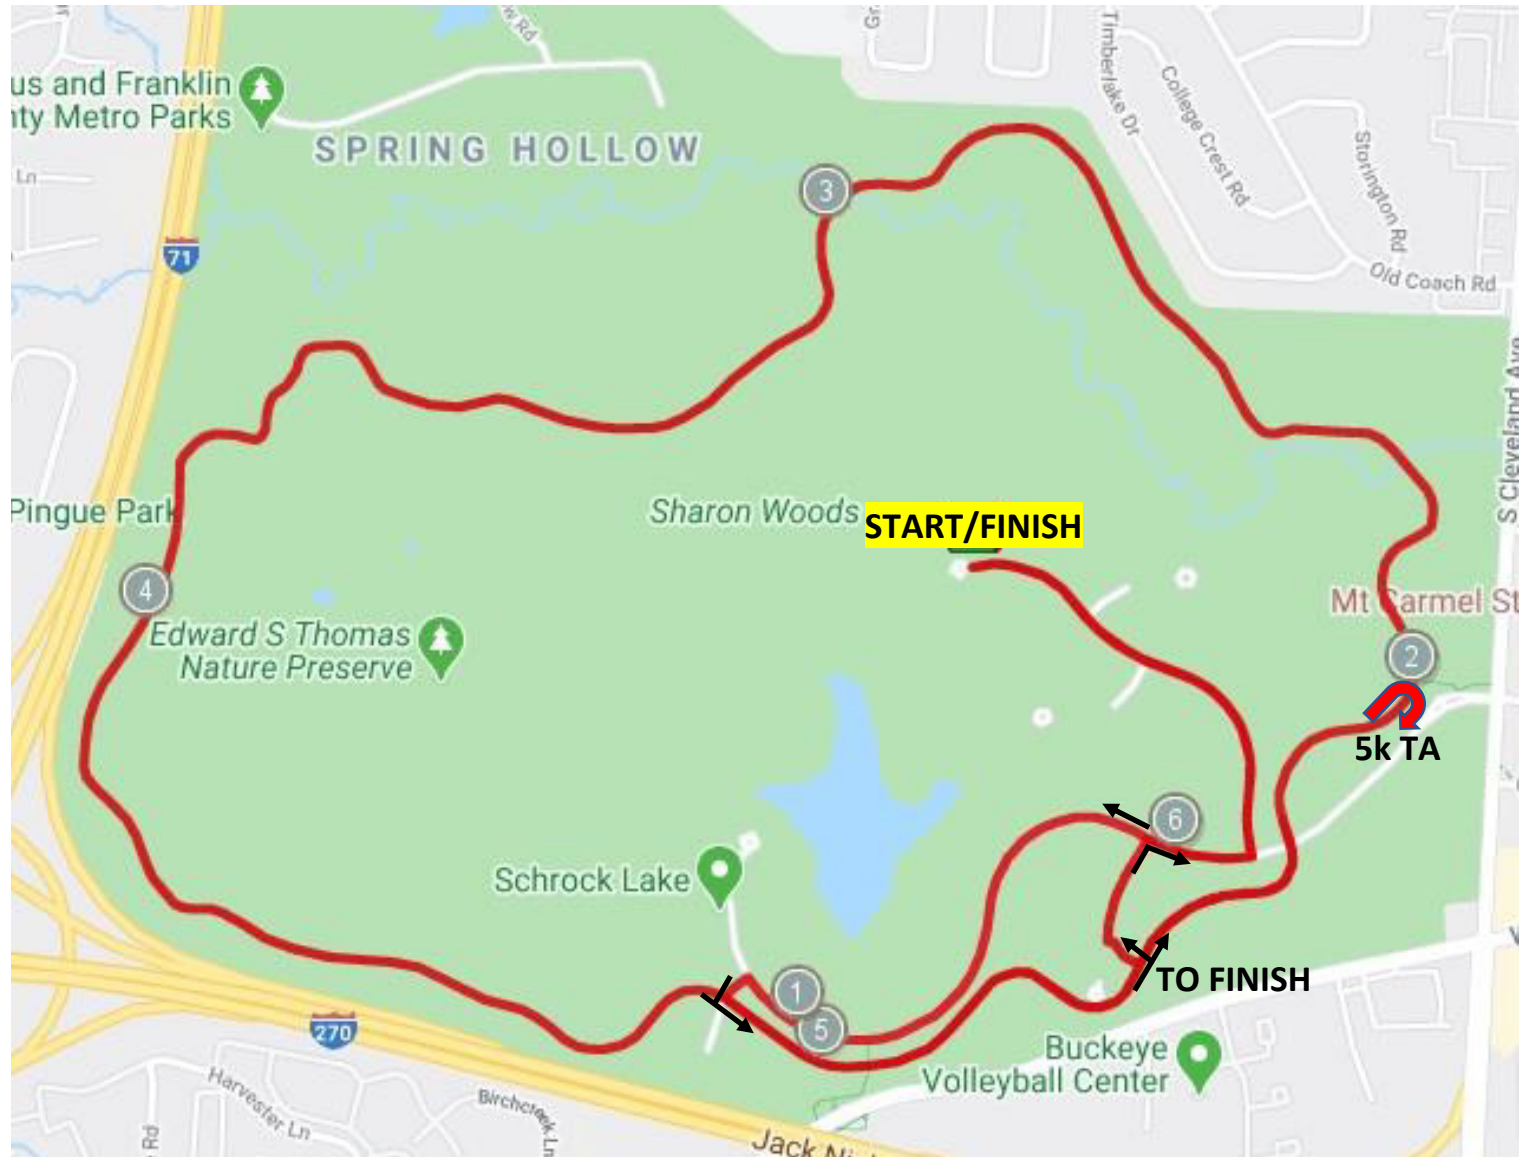

VIRTUAL COURSE

OPTION

Presented by

Sharon Woods Metro Park

MapMyRun Link (¼ & ½): <https://www.mapmyride.com/routes/view/3159004009>

MapMyRun Link (5k): <https://www.mapmyride.com/routes/view/3158996113>