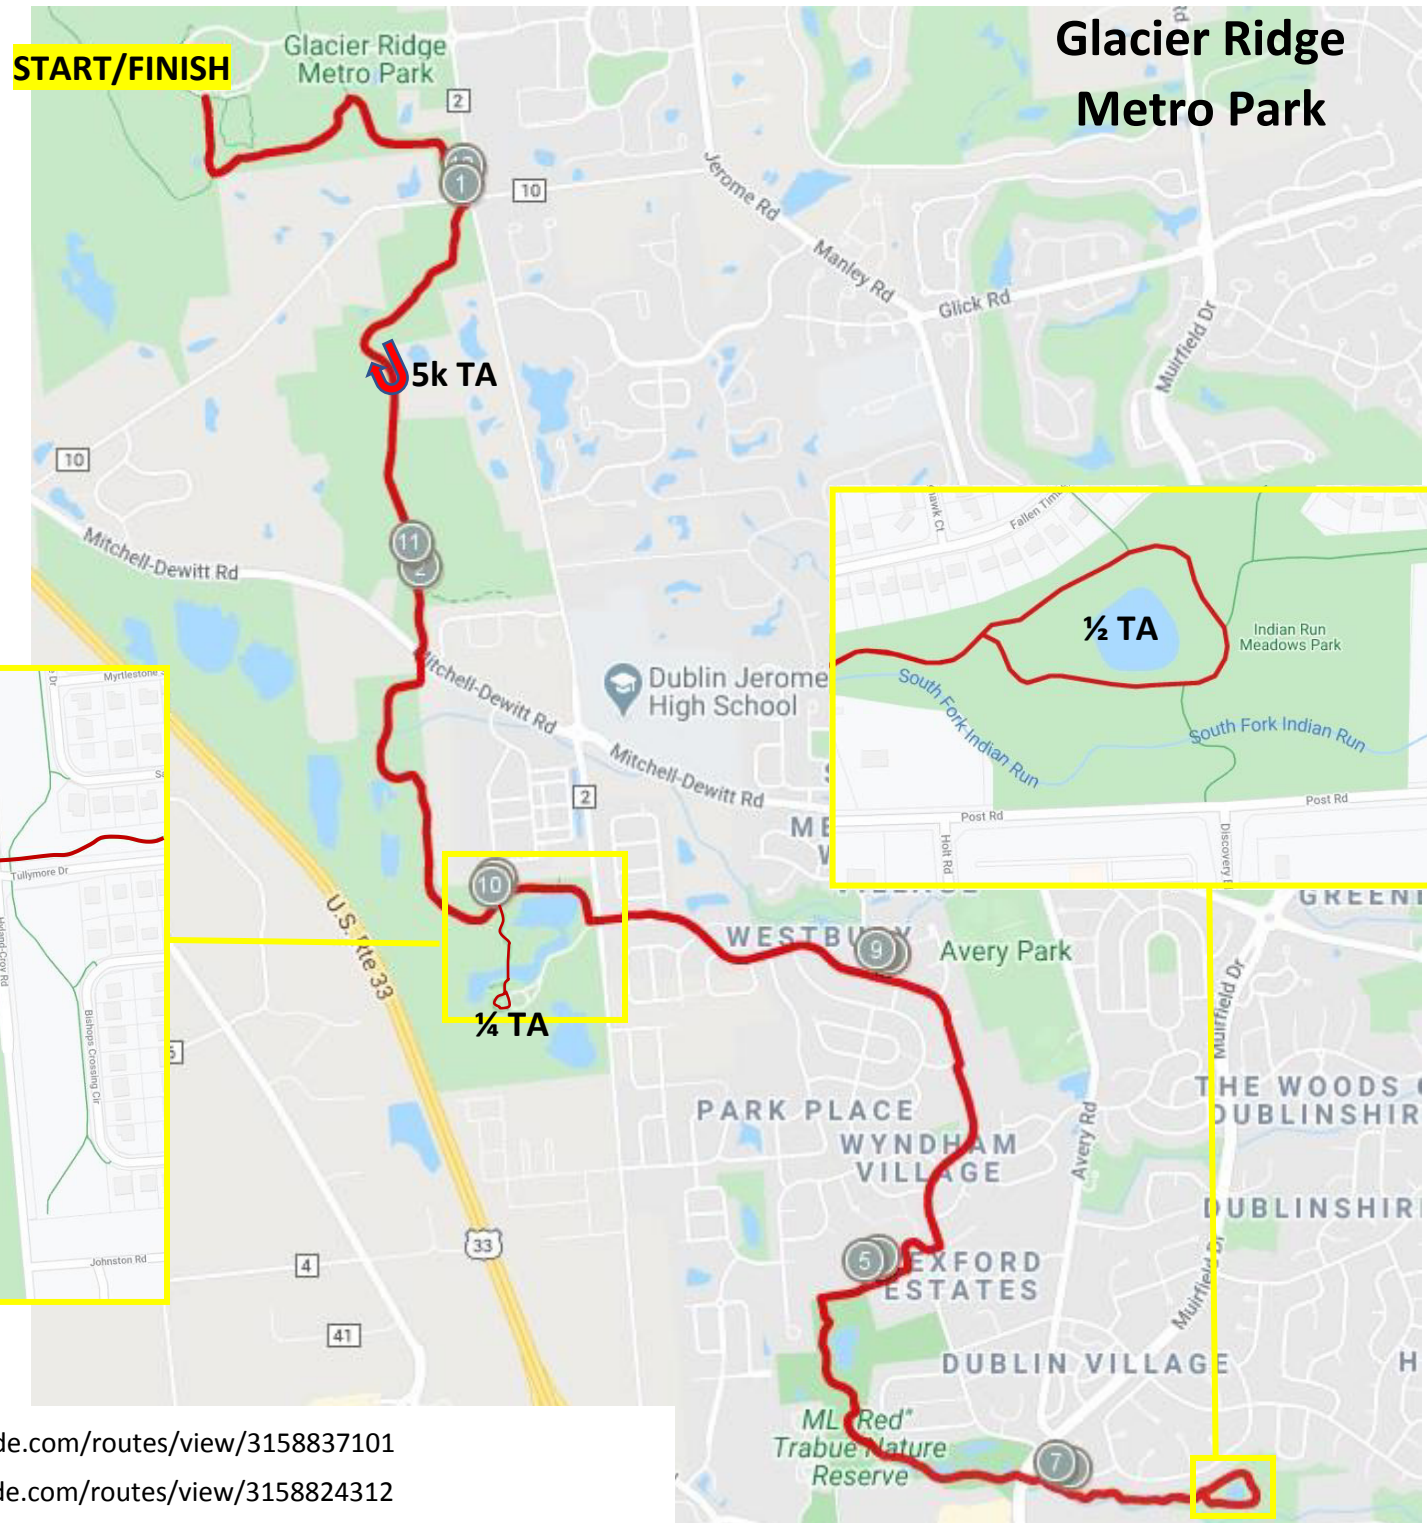

# VIRTUAL COURSE

## OPTION

Presented by

MapMyRun Link (1/2): <https://www.mapmyride.com/routes/view/3158837101>

MapMyRun Link (1/4): <https://www.mapmyride.com/routes/view/3158824312>

MapMyRun Link (5k): <https://www.mapmyride.com/routes/view/3235675999>