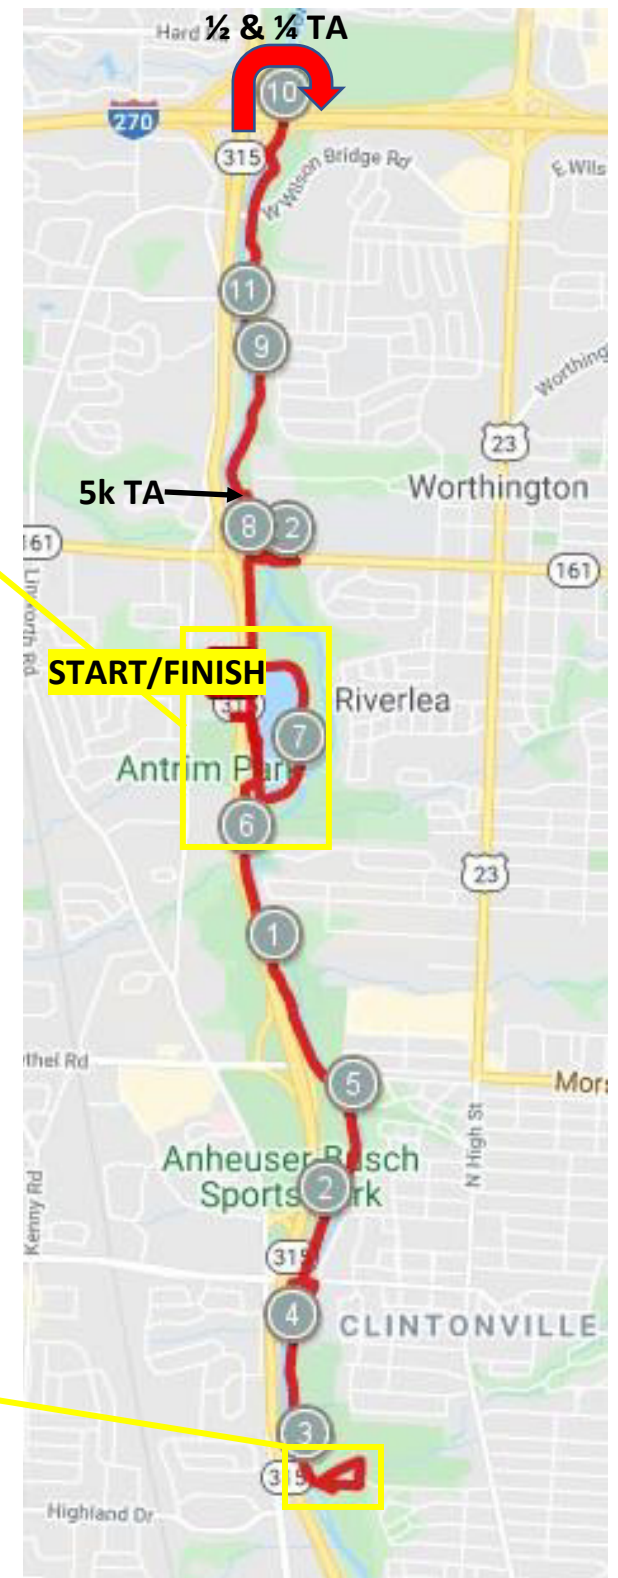

VIRTUAL COURSE OPTION

Presented by

Antrim Park

MapMyRun Link (1/2): <https://www.mapmyride.com/routes/view/3158935774>

MapMyRun Link (1/4): <https://www.mapmyride.com/routes/view/3158916499>

MapMyRun Link (5k): <https://www.mapmyride.com/routes/view/3158907643>