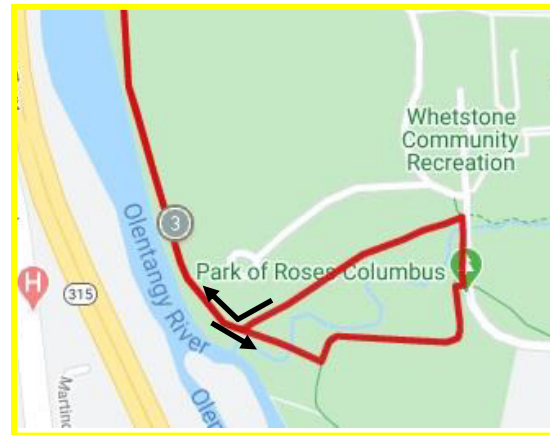

VIRTUAL COURSE OPTION

Presented by

Antrim Park

MapMyRun Link (1/2): <https://www.mapmyride.com/routes/view/3158935774>

MapMyRun Link (1/4): <https://www.mapmyride.com/routes/view/3158916499>

MapMyRun Link (5k): <https://www.mapmyride.com/routes/view/3158907643>