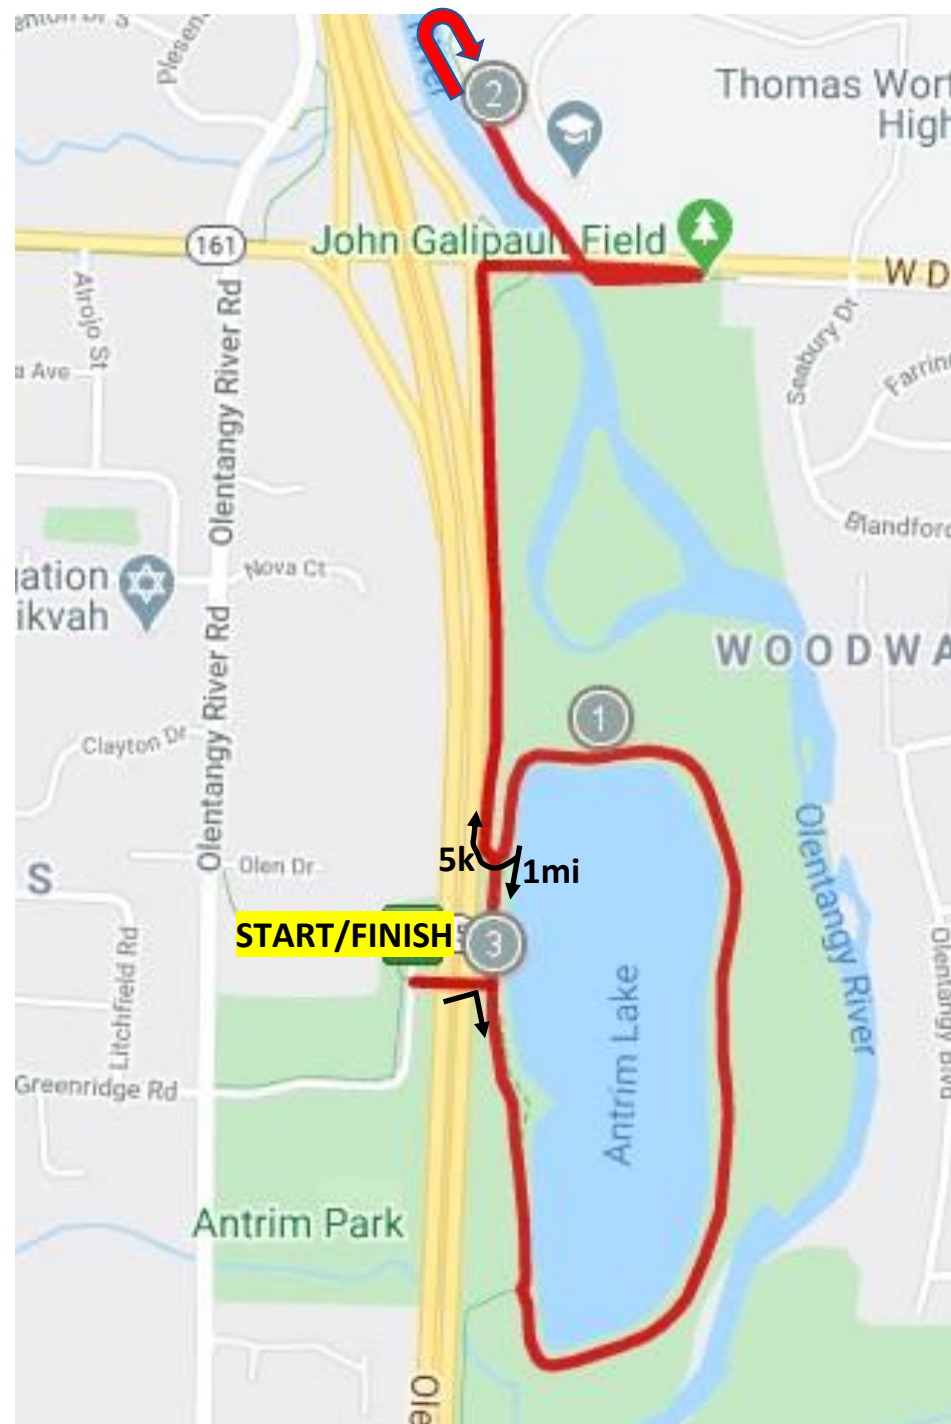

VIRTUAL COURSE

OPTION

Presented by

ANTRIM PARK

MapMyRun Link: <https://www.mapmyride.com/routes/view/3158907643>